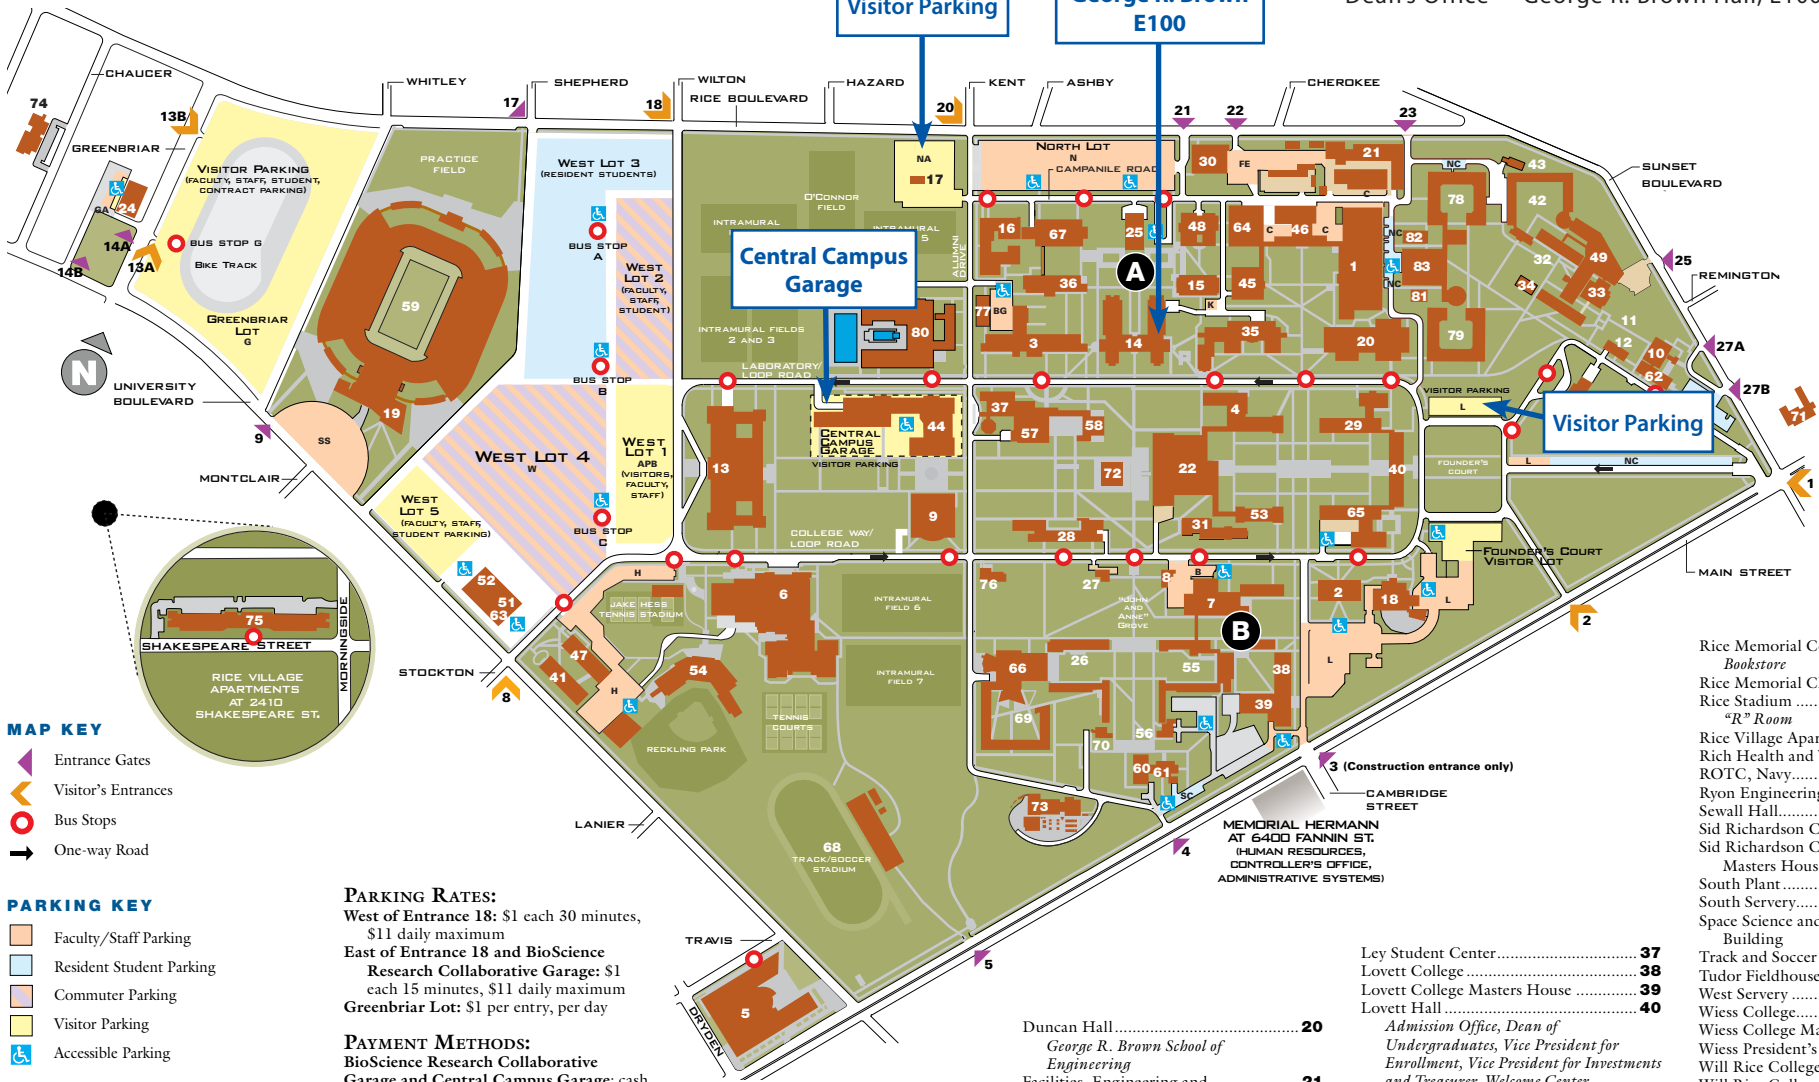

RICE UNIVERSITY CAMPUS MAP

Wiess School of Natural Sciences
George R. Brown
E100

WIESS SCHOOL OF NATURAL SCIENCES

Dean's Office • George R. Brown Hall, E100 • 713-348-3350

- MAP KEY**
- Entrance Gates
 - Visitor's Entrances
 - Bus Stops
 - One-way Road

- PARKING KEY**
- Faculty/Staff Parking
 - Resident Student Parking
 - Commuter Parking
 - Visitor Parking
 - Accessible Parking

- PARKING LOTS:**
- APB** Alice Pratt Brown Hall Lot
 - B** Baker College-Housing & Dining Lot
 - BG** Biology-Geology Lot
 - BRC** BioScience Research Collaborative Garage
 - C** Campanile Lot
 - CG** Central Campus Garage
 - FE** Facilities, Engineering and Planning Lot
 - G** Greenbriar Lot
 - GA** Greenbriar Annex
 - H** Hess Court Lot
 - K** Keck Lot
 - L** Lovett Lot
 - N** North Lot
 - NA** North Annex Lot
 - NC** North Colleges Residents Lot
 - SC** South Colleges Residents Lot
 - SS** South Stadium Lot
 - W** West Lot

PARKING RATES:
West of Entrance 18: \$1 each 30 minutes, \$11 daily maximum
East of Entrance 18 and BioScience Research Collaborative Garage: \$1 each 15 minutes, \$11 daily maximum
Greenbriar Lot: \$1 per entry, per day

- Rice Memorial Center57
Bookstore
- Rice Memorial Chapel58
- Rice Stadium59
"R" Room
- Rice Village Apartments75
- Rich Health and Wellness Center62
- ROTC, Navy63
- Ryon Engineering Laboratory64
- Sewall Hall65
- Sid Richardson College60
- Sid Richardson College Masters House61
- South Plant73
- South Servery66
- Space Science and Technology Building67
- Track and Soccer Stadium68
- Tudor Fieldhouse6
- West Servery83
- Wiess College69
- Wiess College Masters House70
- Wiess President's House71
- Will Rice College55
- Will Rice College Masters House56